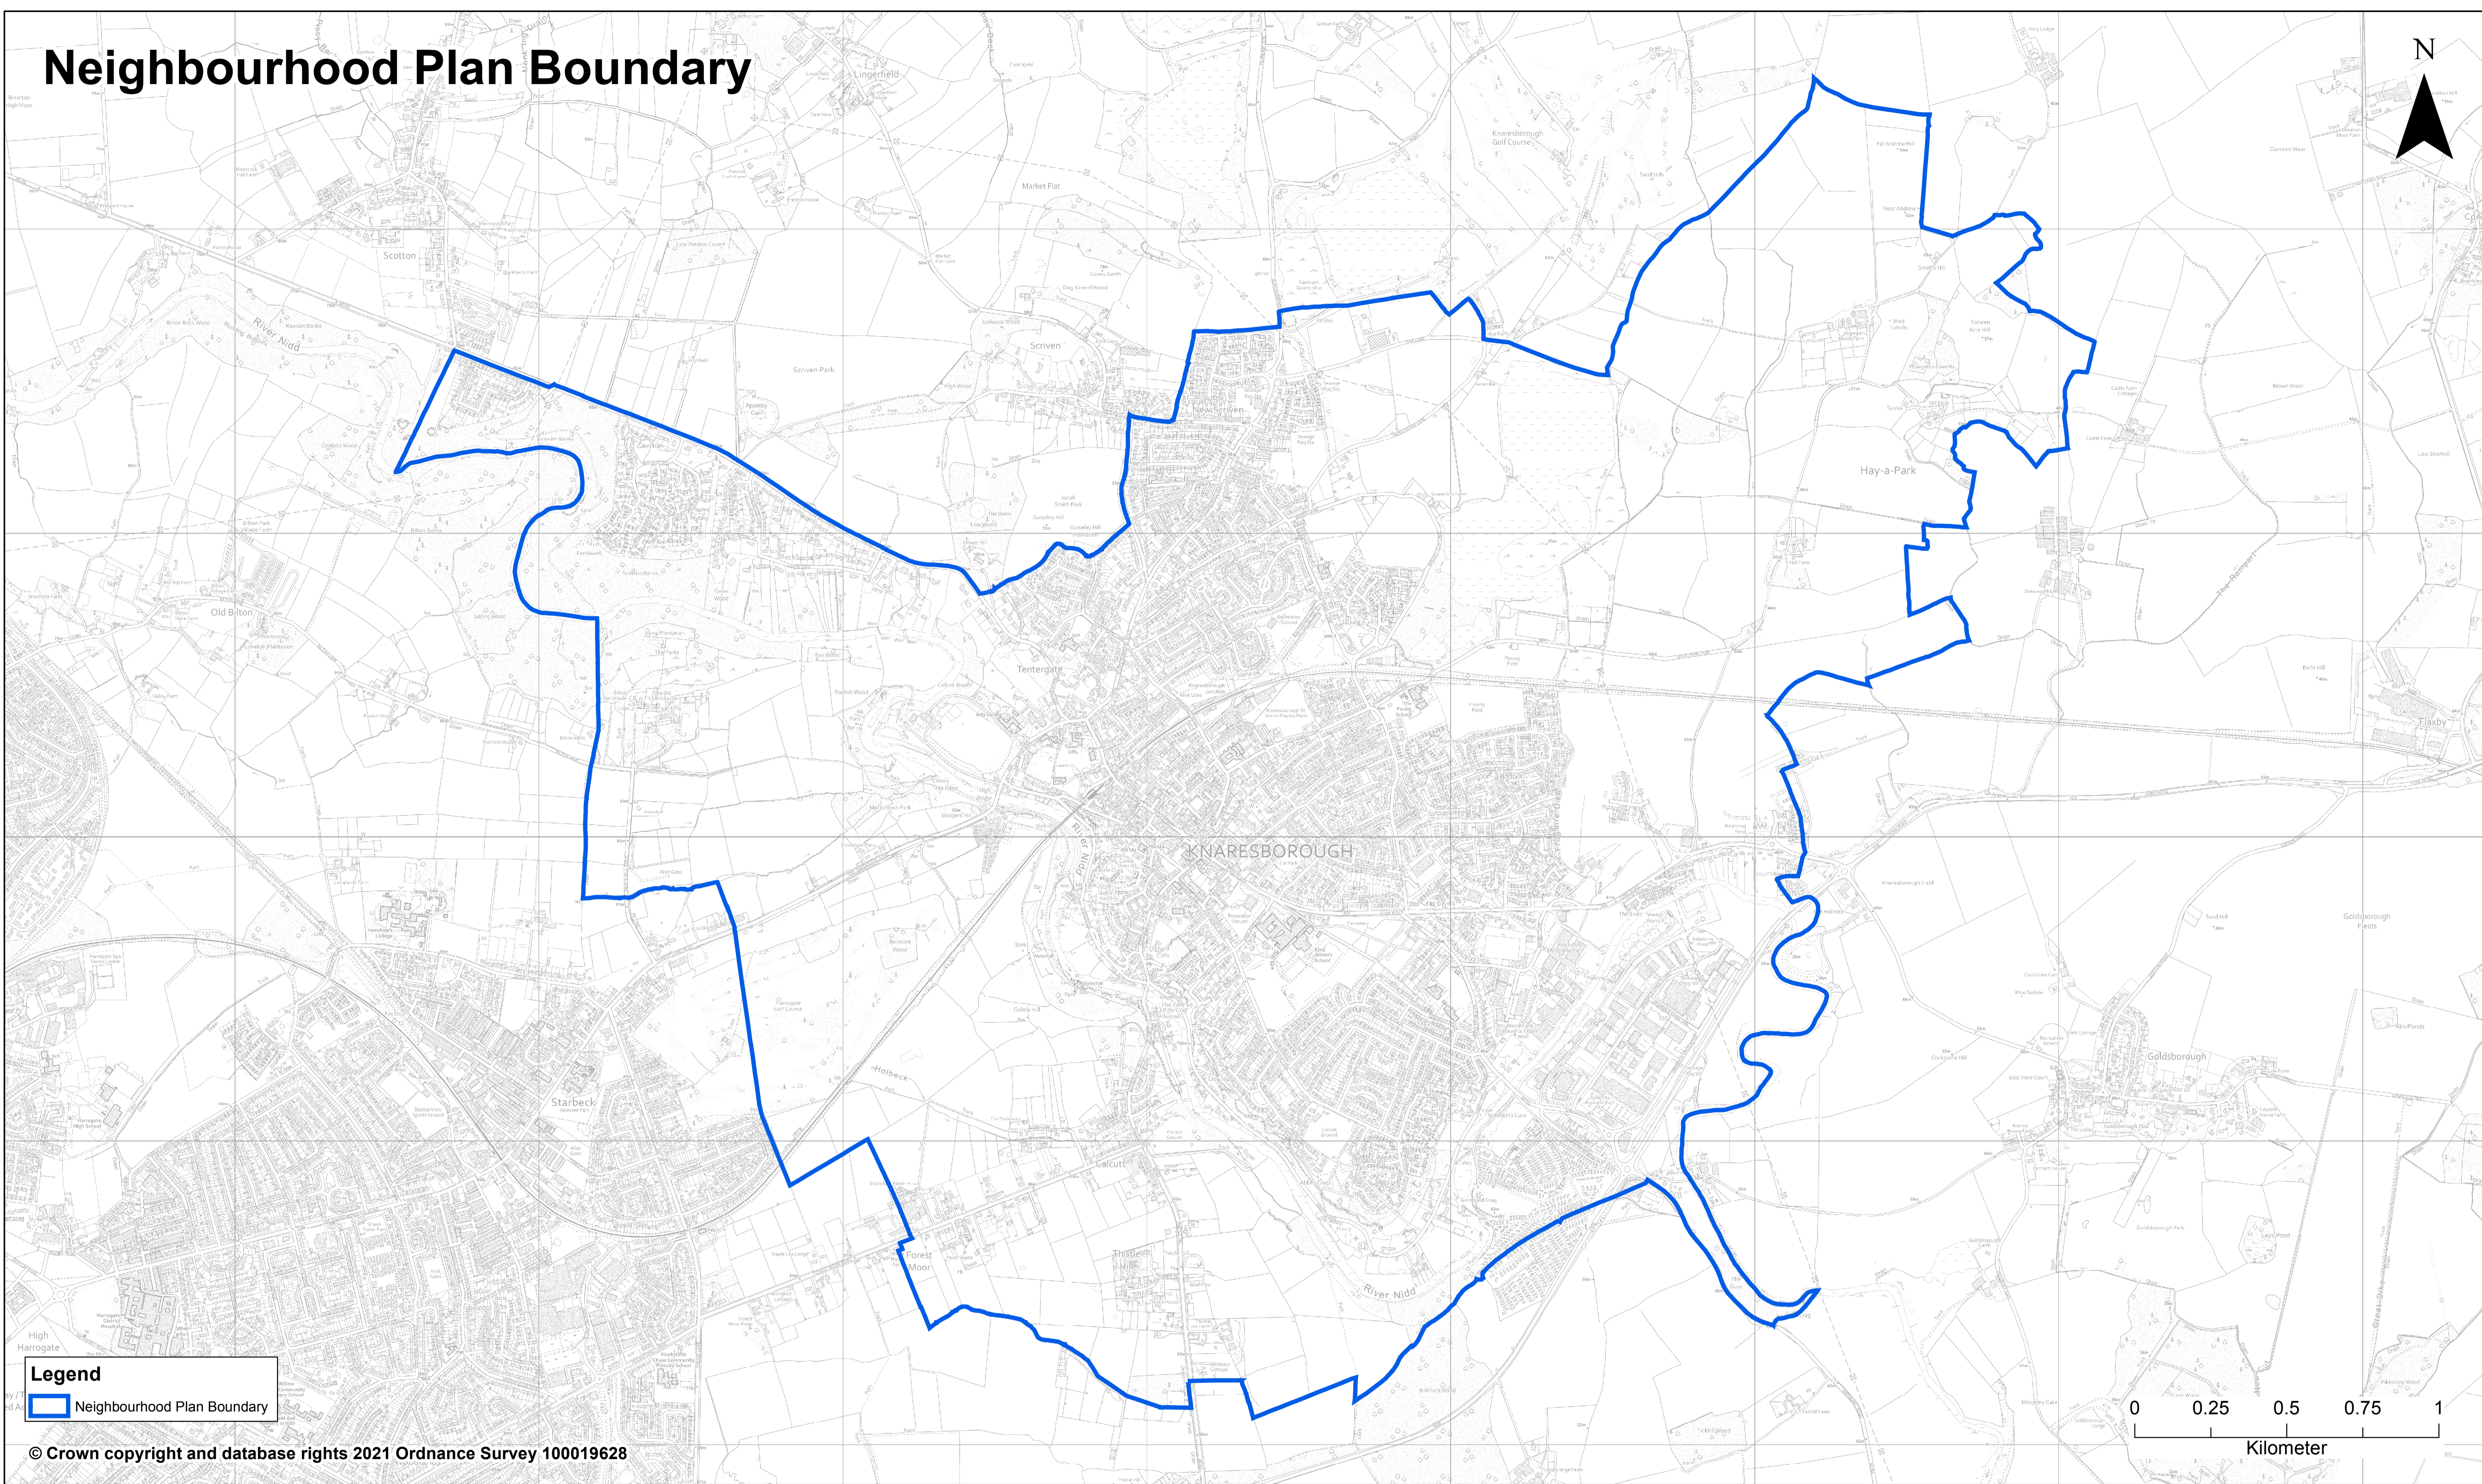

Neighbourhood Plan Boundary

Legend
Neighbourhood Plan Boundary

© Crown copyright and database rights 2021 Ordnance Survey 100019628