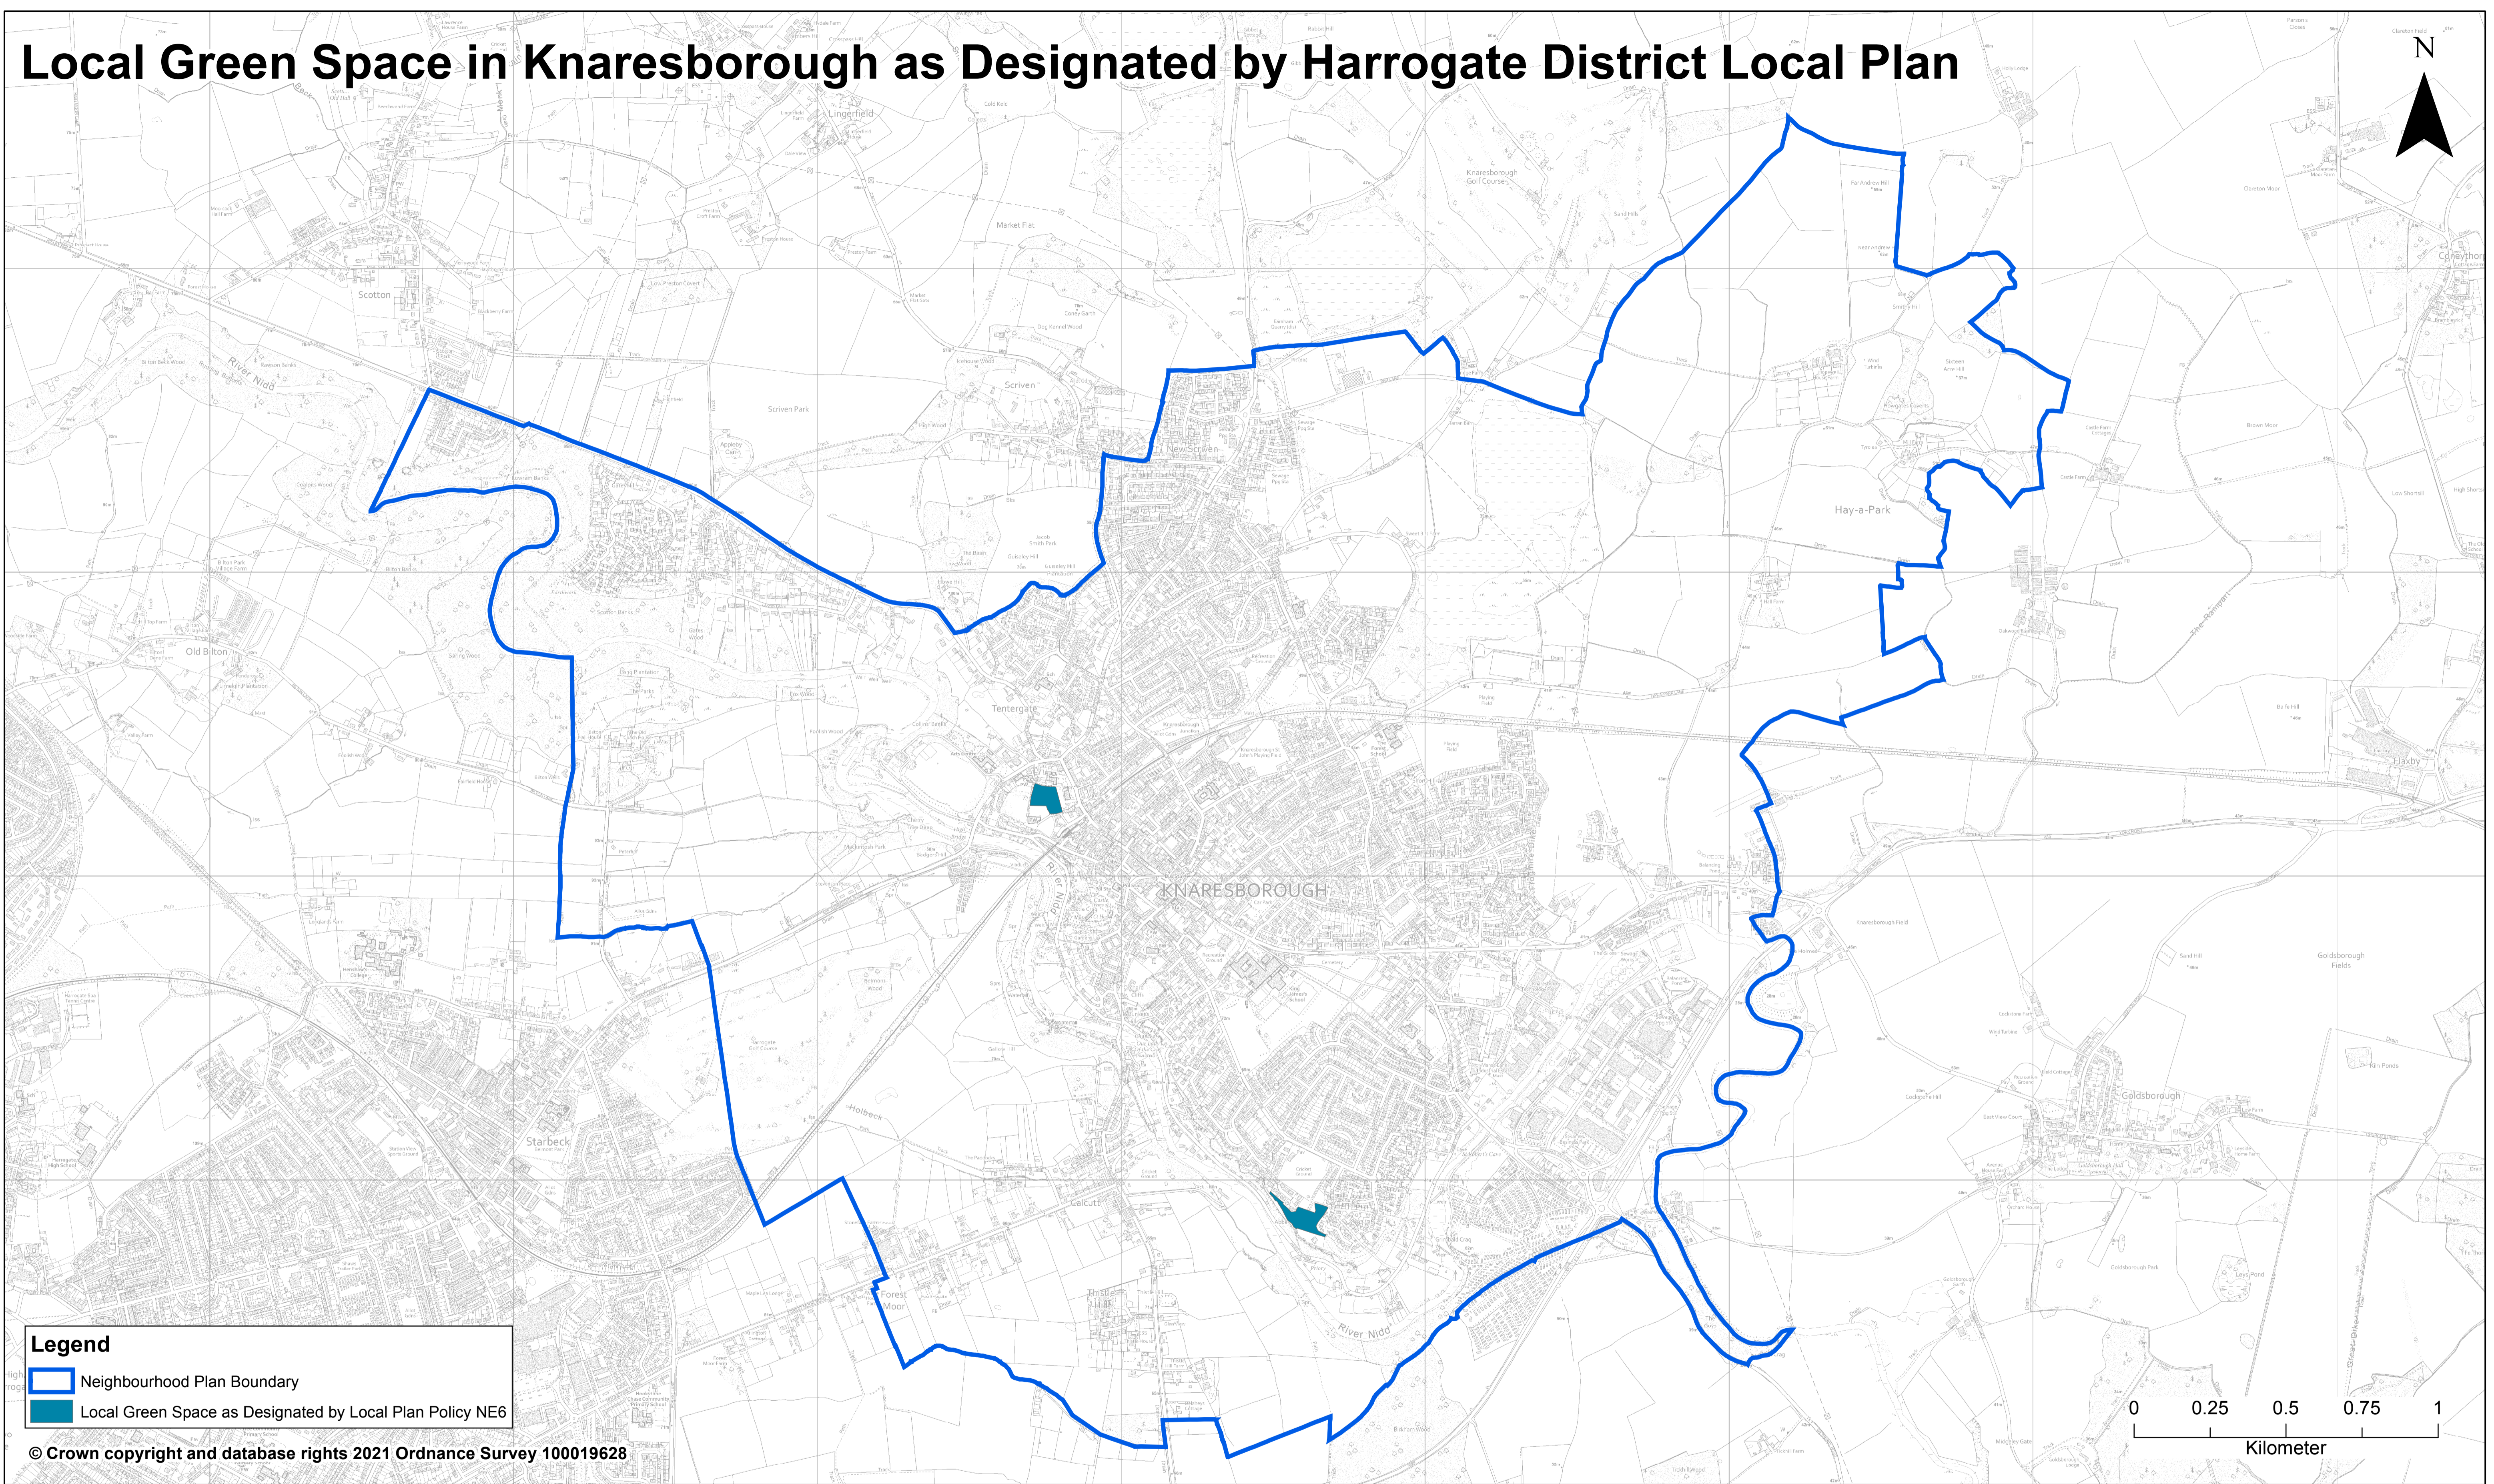

# Local Green Space in Knaresborough as Designated by Harrogate District Local Plan

**Legend**

-  Neighbourhood Plan Boundary
-  Local Green Space as Designated by Local Plan Policy NE6

© Crown copyright and database rights 2021 Ordnance Survey 100019628