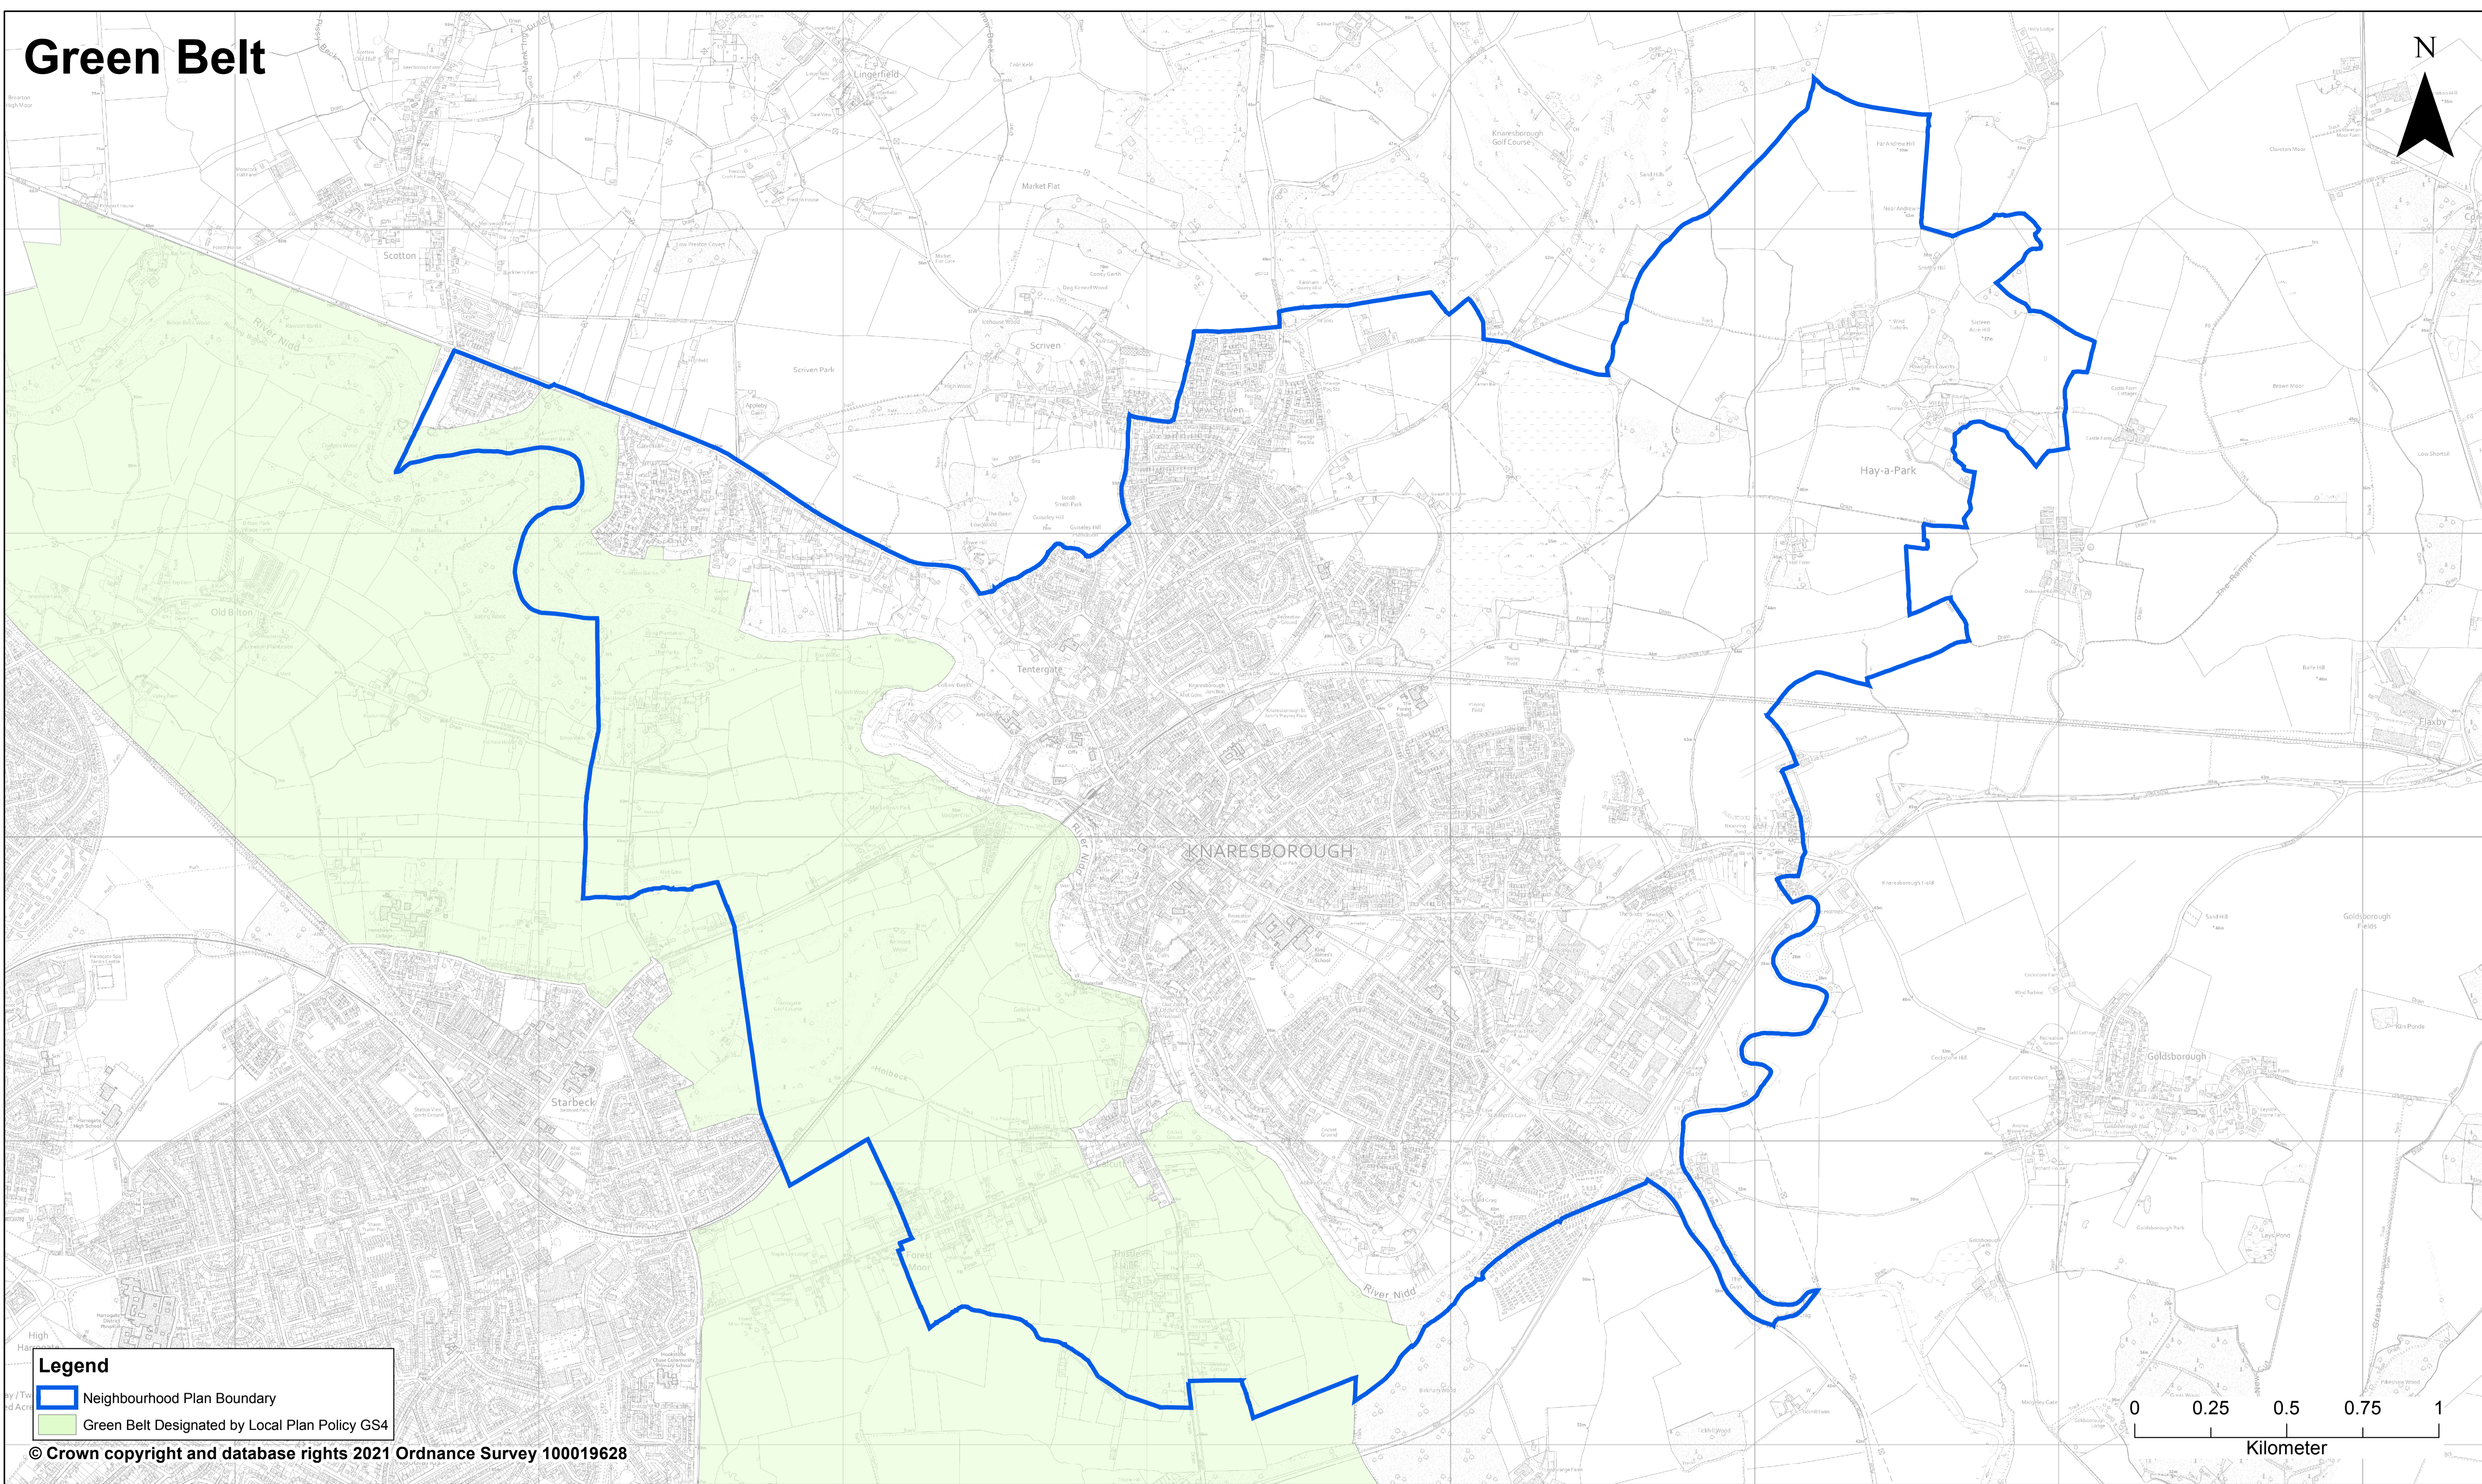

Green Belt

Legend

-  Neighbourhood Plan Boundary
-  Green Belt Designated by Local Plan Policy GS4

© Crown copyright and database rights 2021 Ordnance Survey 100019628