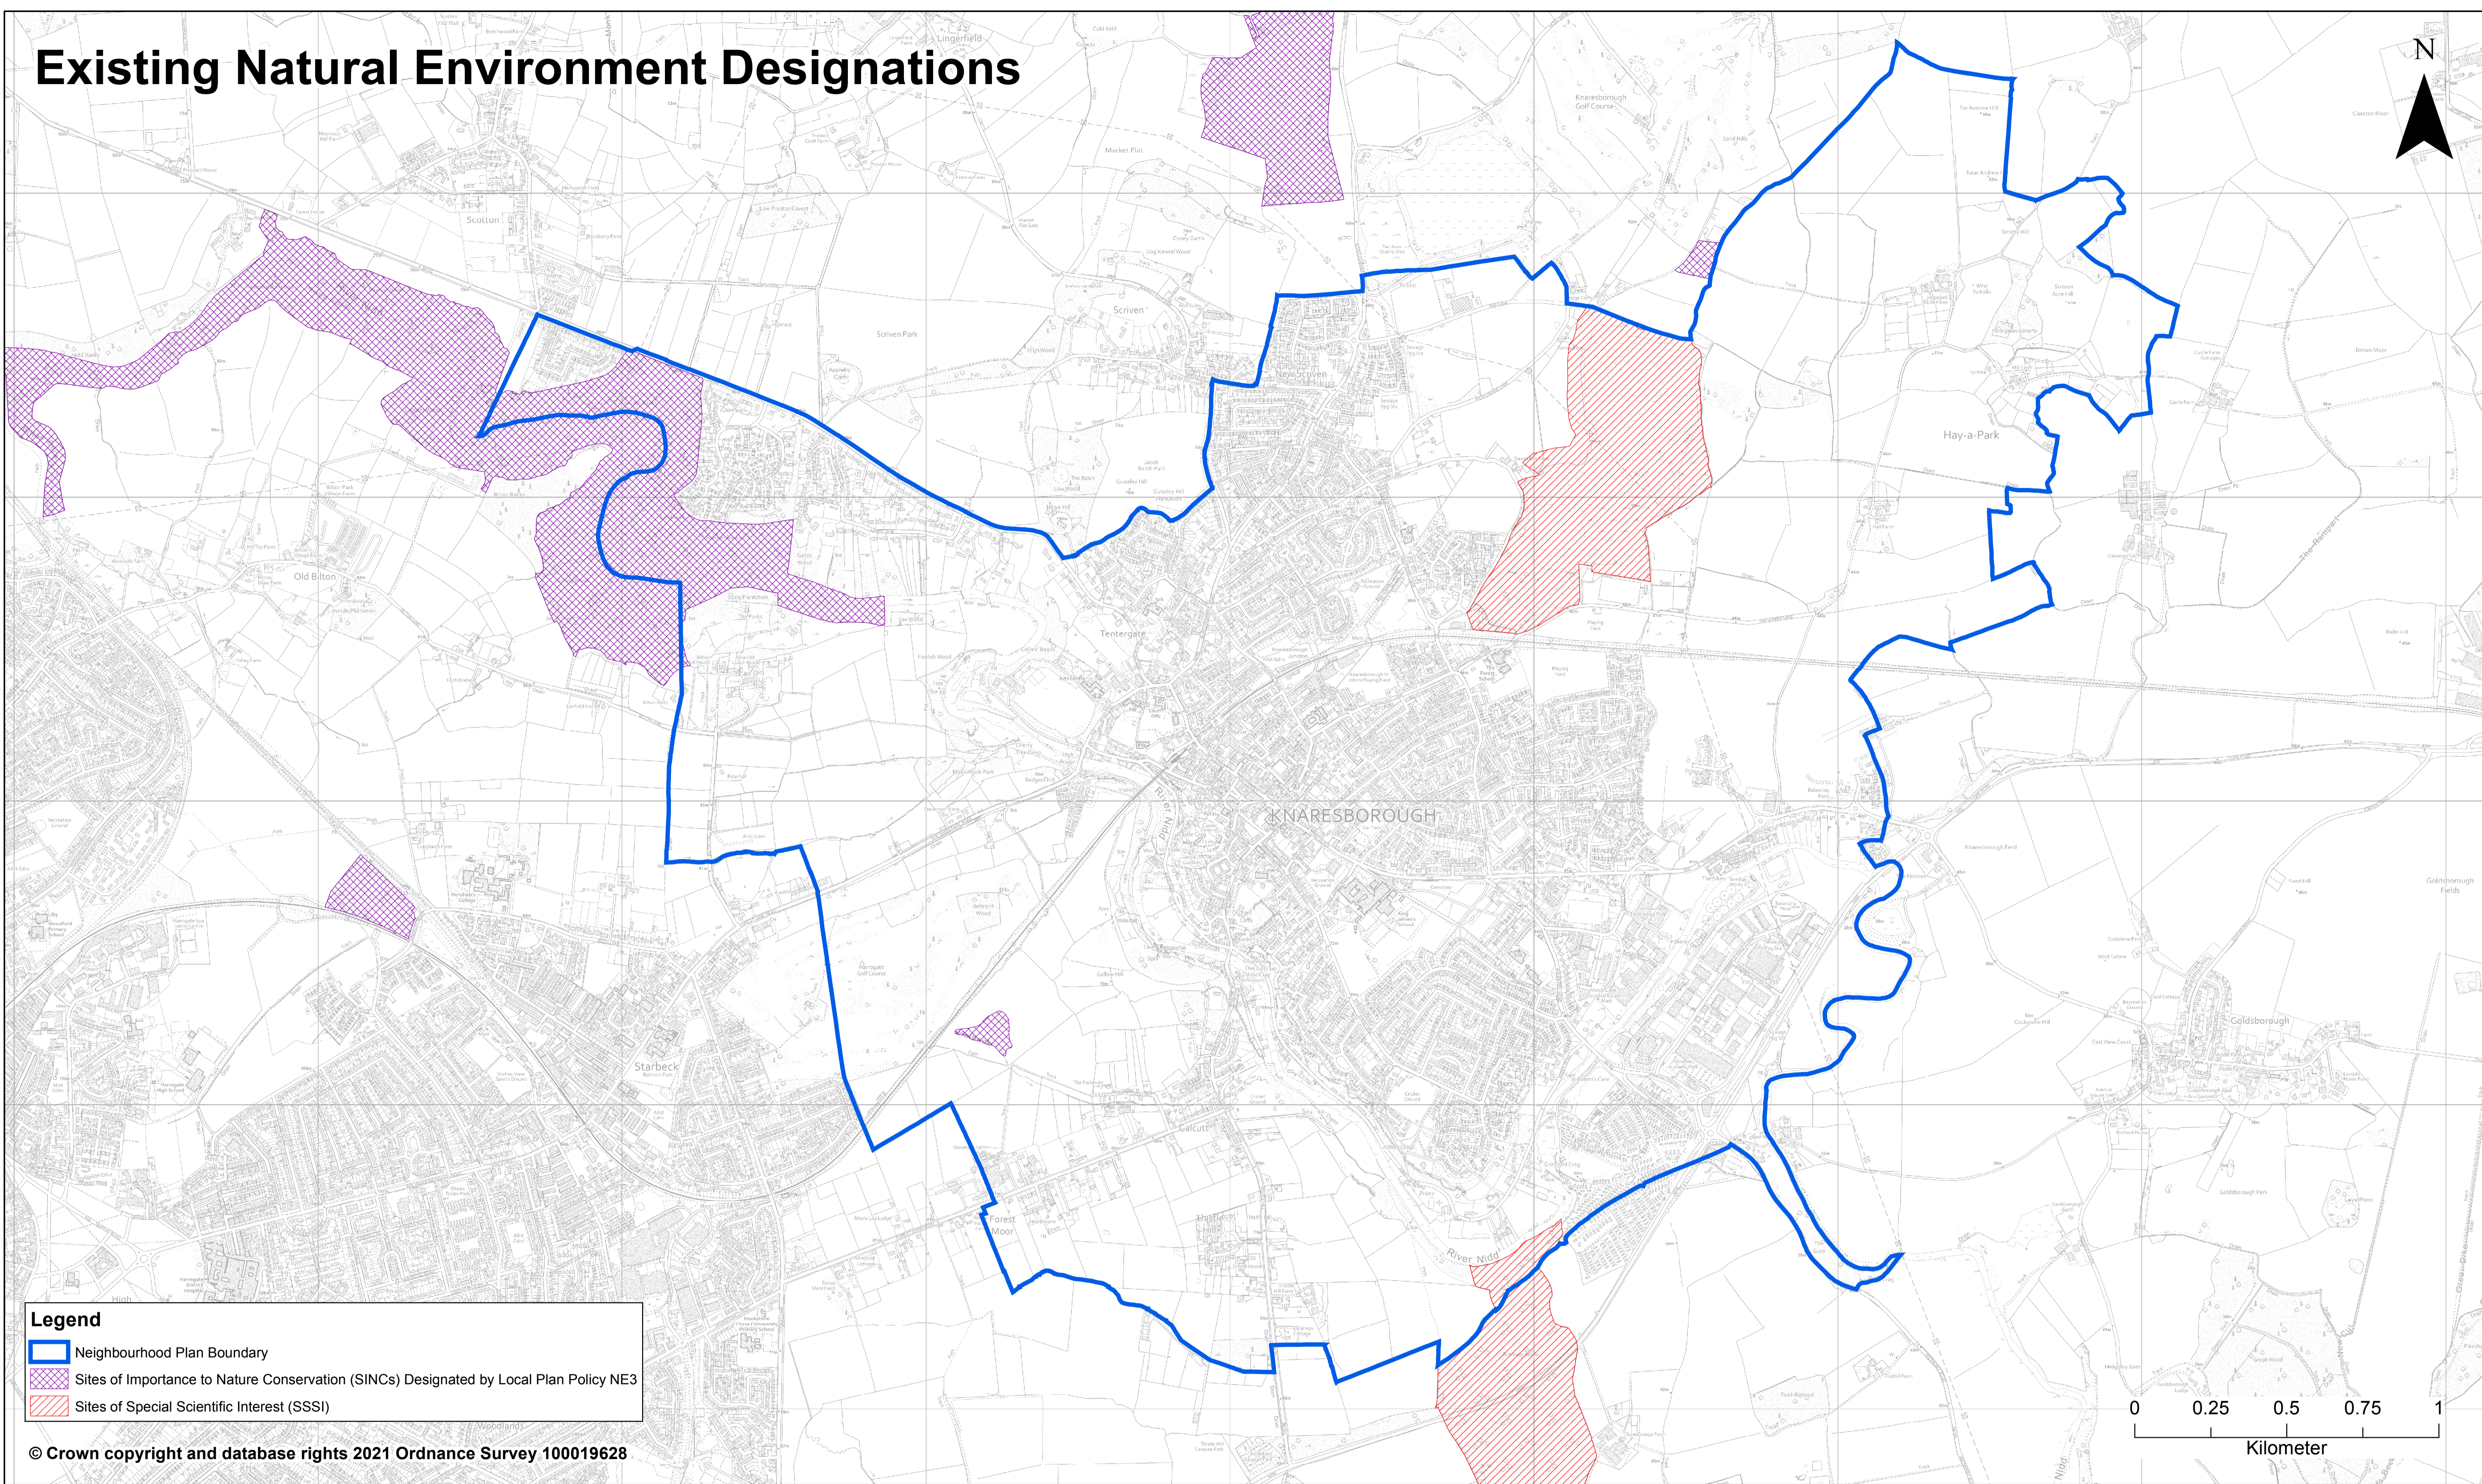

# Existing Natural Environment Designations

**Legend**

- Neighbourhood Plan Boundary
- Sites of Importance to Nature Conservation (SINCs) Designated by Local Plan Policy NE3
- Sites of Special Scientific Interest (SSSI)

© Crown copyright and database rights 2021 Ordnance Survey 100019628